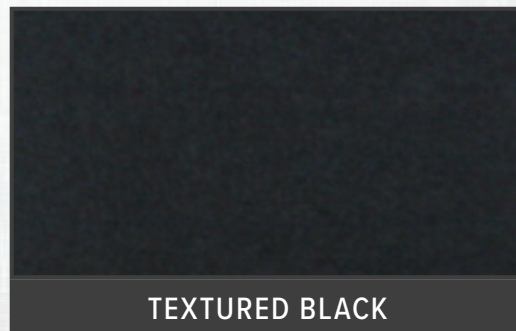

Rubber Deck Options

JET BLACK

DEVIL BLUE

WHIRLWIND WHITE

Powder-Epoxy Paint Options

BRONZE

SILVER HAMMERTONE

BRUSHED STAINLESS STEEL

TEXTURED BLACK