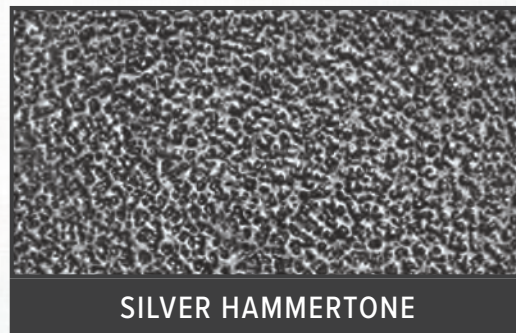

Rubber Deck Options

JET BLACK

DEVIL BLUE

WHIRLWIND WHITE

Powder-Epoxy Paint Options

BRONZE

SILVER HAMMERTONE

BRUSHED STAINLESS STEEL

TEXTURED BLACK