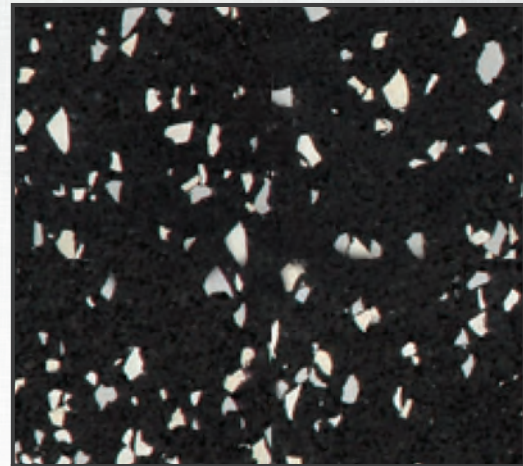

Rubber Deck Options

JET BLACK

DEVIL BLUE

WHIRLWIND WHITE

Powder-Epoxy Paint Options

BRONZE

SILVER HAMMERTONE

BRUSHED STAINLESS STEEL

TEXTURED BLACK