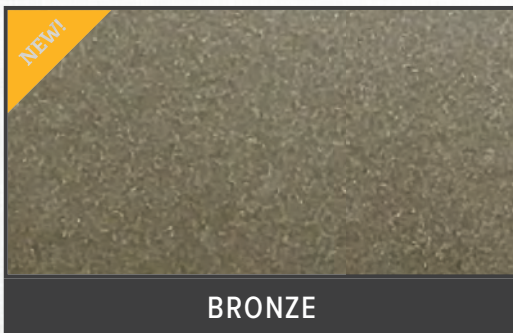

Rubber Deck Options

JET BLACK

DEVIL BLUE

WHIRLWIND WHITE

Powder-Epoxy Paint Options

BRONZE

SILVER HAMMERTONE

BRUSHED STAINLESS STEEL

TEXTURED BLACK